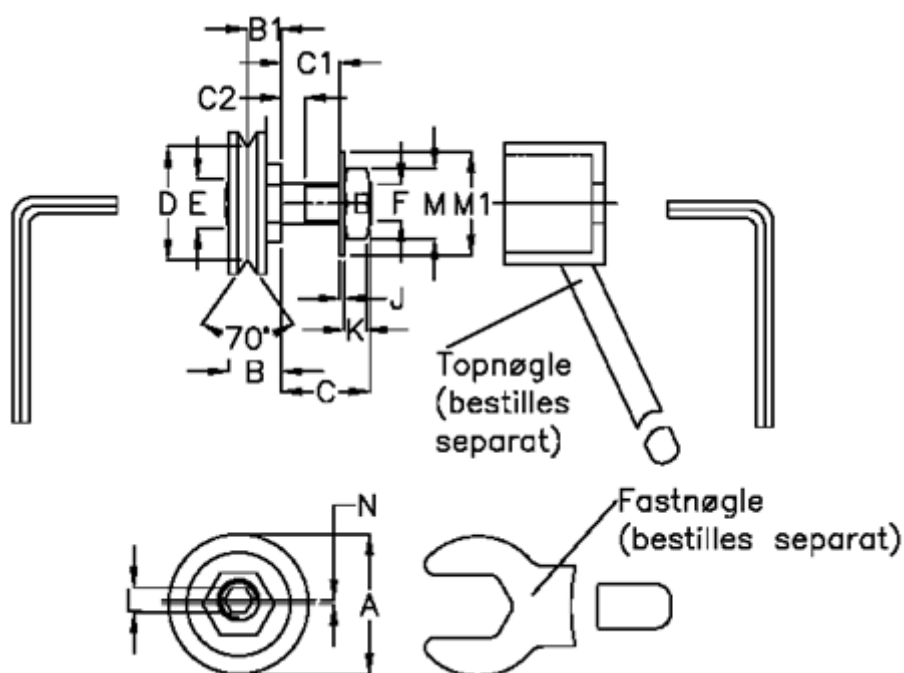

Article number: 0571512360

Description: Hepco GV3 bearing GLJ 360 E
Slimline With Long Stud

Measures

a = 36.0	F = M10 x 1,25
B = 14.0	J = 1.25
B1 = 8.3	K = 6.0
C = 22	L = 4.0
C1 = 14.8	M = 17
C2 = 5.9	M1 = 21
D = 27.57	N = 1.00
E = 12.0	Weight kg/1000 = 0.065